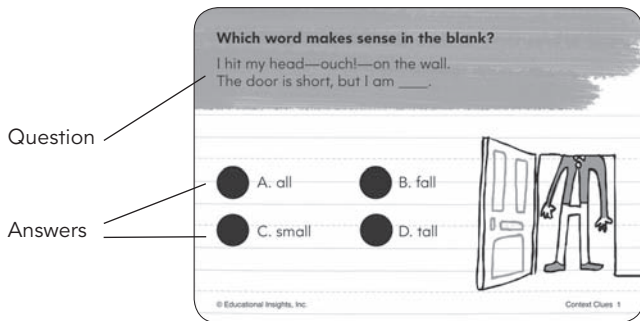

Laugh It Up!

Vocabulary Cards

Context Clues

Hot Dots® Laugh It Up! Vocabulary Cards: Context Clues offer independent review and practice in using context clues, an important reading comprehension skill, to discover word meaning.

What Will Students Learn?

The set provides practice in working with context clues with the goal of improving students' reading comprehension. Jokes, riddles, and cartoons provide a fun, interactive way for students to review this skill.

What's on Each Card?

Using the Cards with the Hot Dots® Pen

The Hot Dots® pen (sold separately) adds instant, self-checking feedback.

- Touch the pen to a CORRECT answer dot on the card, and students are instantly rewarded with a glowing green light, a cool phrase, and a variety of motivating sounds.
- Touch the pen to an INCORRECT answer dot on the cards, and the pen glows red and gently provides encouraging words and sound effects.

Before letting students work independently, demonstrate how to use the cards and the Hot Dots® pen. Choose a sample card, read the question together, and select the correct answer choice. Show students how to position the pen on the center of the dot next to the answer choice, making sure the tip of the pen sits flat on the surface of the dot. Demonstrate what happens when an incorrect Hot Dots® answer choice is selected.